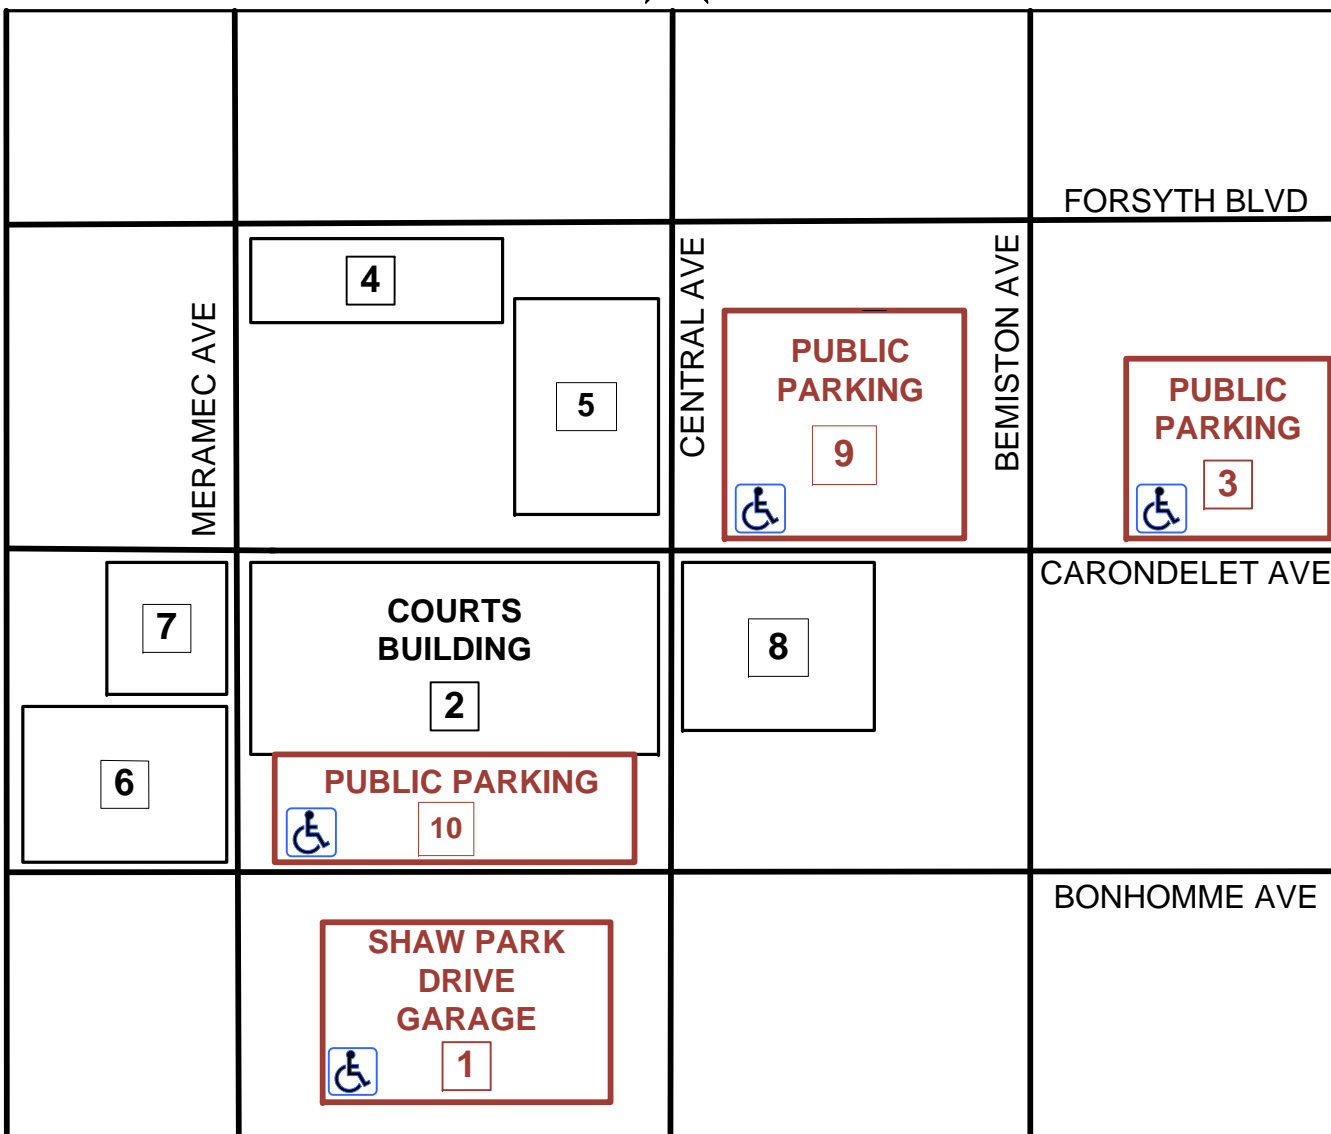

SHAW PARK

BRENTWOOD BLVD

1. SHAW PARK DRIVE GARAGE AND TRANSIT CENTER  
232 S. Meramec
2. COURTS BUILDING  
7900 Carondelet
3. PUBLIC PARKING  
7733 Carondelet
4. ST. LOUIS COUNTY POLICE DEPARTMENT  
7900 Forsyth
5. LAWRENCE K. ROOS BUILDING (ADMIN BLDG.)  
41 S. Central
6. WORLD TRADE CENTER  
121 S. Meramec
7. HEALTH DEPARTMENT  
111 S. Meramec
8. BUZZ WESTFALL JUSTICE CENTER  
100 S. Central
9. PUBLIC PARKING  
Enter from Carondelet or S. Central
10. PUBLIC PARKING  
Enter from S. Central

 Indicates accessible parking for persons with disabilities.

SHAW PARK DRIVE

FOREST PARK PARKWAY

# PARKING STRUCTURES